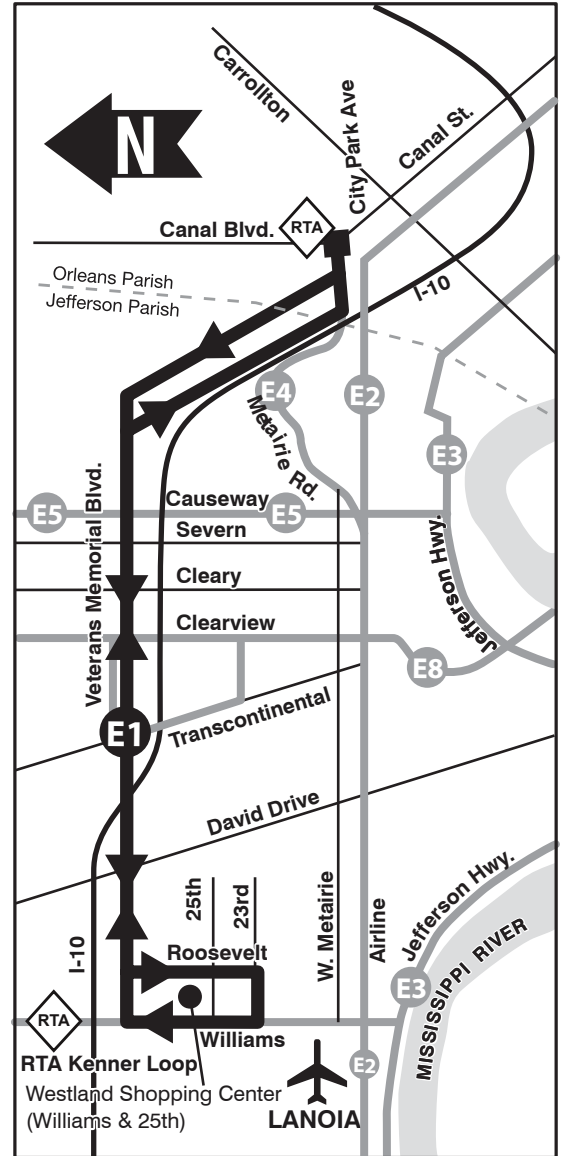

SATURDAY & HOLIDAYS/SÁBADO Y DÍAS FERIADOS							
		INBOUND/ENTRANTE				OUTBOUND/SALIENTE			
	Williams 25th	Veterans Clearview	Veterans Causeway	Arrive Canal/City Pk	Leave Canal/City Pk	Veterans Causeway	Veterans Clearview	Williams 25th	
AM	6:11	6:22	6:32	6:45	6:50	7:02	7:11	7:26	
AM	6:50	7:01	7:11	7:24	7:29	7:41	7:50	8:05	
AM	7:29	7:40	7:50	8:03	8:08	8:20	8:29	8:44	
AM	8:08	8:19	8:29	8:42	8:47	8:59	9:08	9:23	
AM	8:38	8:49	8:59	9:12	9:17	9:29	9:38	9:53	
AM	9:08	9:19	9:29	9:42	9:47	9:59	10:08	10:23	
AM	9:38	9:49	9:59	10:12	10:17	10:29	10:38	10:53	
AM	10:08	10:19	10:29	10:42	10:47	10:59	11:08	11:23	
AM	10:38	10:49	10:59	11:12	11:17	11:29	11:38	11:53	
AM	11:08	11:19	11:29	11:42	11:47	11:59	12:08	12:23	
AM	11:38	11:49	11:59	12:12	12:17	12:29	12:38	12:53	
PM	12:08	12:19	12:29	12:42	12:47	12:59	1:08	1:23	
PM	12:38	12:49	12:59	1:12	1:17	1:29	1:38	1:53	
PM	1:08	1:19	1:29	1:42	1:47	1:59	2:08	2:23	
PM	1:38	1:49	1:59	2:12	2:17	2:29	2:38	2:53	
PM	2:08	2:19	2:29	2:42	2:47	2:59	3:08	3:23	
PM	2:38	2:49	2:59	3:12	3:17	3:29	3:38	3:53	
PM	3:08	3:19	3:29	3:42	3:47	3:59	4:08	4:23	
PM	3:38	3:49	3:59	4:12	4:17	4:29	4:38	4:53	
PM	4:08	4:19	4:29	4:42	4:47	4:59	5:08	5:23	
PM	4:38	4:49	4:59	5:12	5:17	5:29	5:38	5:53	
PM	5:08	5:19	5:29	5:42	5:47	5:59	6:08	6:23	
PM	5:38	5:49	5:59	6:12	6:17	6:29	6:38	6:53	
PM	6:08	6:19	6:29	6:42	6:47	6:59	7:08	7:23	
PM	6:38	6:49	6:59	7:12	7:17	7:29	7:38	7:53	
PM	6:53	7:03	7:12	7:22	7:27	7:39	7:46	8:01	
PM	8:01	8:11	8:20	8:30	8:35	8:47	8:54	9:09	
PM	9:09	9:19	9:28	9:38	9:45	9:56	10:03	10:18	

		SUNDAY/DOMINGO							
		INBOUND/ENTRANTE				OUTBOUND/SALIENTE			
	Williams 25th	Veterans Clearview	Veterans Causeway	Arrive Canal/City Pk	Leave Canal/City Pk	Veterans Causeway	Veterans Clearview	Williams 25th	
AM	6:47	6:58	7:07	7:20	7:25	7:36	7:43	7:58	
AM	7:25	7:36	7:45	7:58	8:03	8:14	8:21	8:36	
AM	8:03	8:14	8:23	8:36	8:41	8:52	8:59	9:14	
AM	8:41	8:52	9:01	9:14	9:19	9:30	9:37	9:52	
AM	9:19	9:30	9:39	9:52	9:57	10:08	10:15	10:30	
AM	9:57	10:08	10:17	10:30	10:35	10:46	10:53	11:08	
AM	10:35	10:46	10:55	11:08	11:13	11:24	11:31	11:46	
AM	11:13	11:24	11:33	11:46	11:51	12:02	12:09	12:24	
AM	11:51	12:02	12:11	12:24	12:29	12:40	12:47	1:02	
PM	12:29	12:40	12:49	1:02	1:07	1:18	1:25	1:40	
PM	1:07	1:18	1:27	1:40	1:45	1:56	2:03	2:18	
PM	1:45	1:56	2:05	2:18	2:23	2:34	2:41	2:56	
PM	2:23	2:34	2:43	2:56	3:01	3:12	3:19	3:34	
PM	3:01	3:12	3:21	3:34	3:39	3:50	3:57	4:12	
PM	3:39	3:50	3:59	4:12	4:17	4:28	4:35	4:50	
PM	4:17	4:28	4:37	4:50	4:55	5:06	5:13	5:28	
PM	4:55	5:06	5:15	5:28	5:33	5:44	5:51	6:06	
PM	5:33	5:44	5:53	6:06	6:11	6:22	6:29	6:44	
PM	6:11	6:22	6:31	6:44	6:49	7:00	7:07	7:22	
PM	6:49	7:00	7:09	7:22	7:24	7:35	7:42	7:57	
PM	7:57	8:08	8:17	8:30	8:35	8:46	8:53	9:08	
PM	9:08	9:18	9:27	9:40	9:45	9:56	10:03	10:18